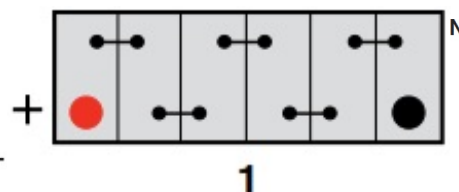

Yuasa Technical Data Sheet

Yuasa YBXAX14 - Auxilliary, Backup & Specialist Batteries

Performance

Voltage	12V
Capacity (20-hour)	12Ah
Cold Cranking Amps (EN1)	200A

Dimensions

Length	150mm
Width	87mm
Height	145mm

Weights & Measures

Mean Weight with Acid	4.6kg
-----------------------	-------

Container Features

Case Type	MC AGM
Cell Layout	1
Hold Down	N
End Venting	✓
Lid Type	VRLA

Technology

Technology	Ca/Ca VRLA
Separator	AGM
Recommended Charge Rate	1.2A

Terminal Type

Cell Assembly Layout

Battery Hold-down

Data Sheet generated on 06/03/2020 - E&OE