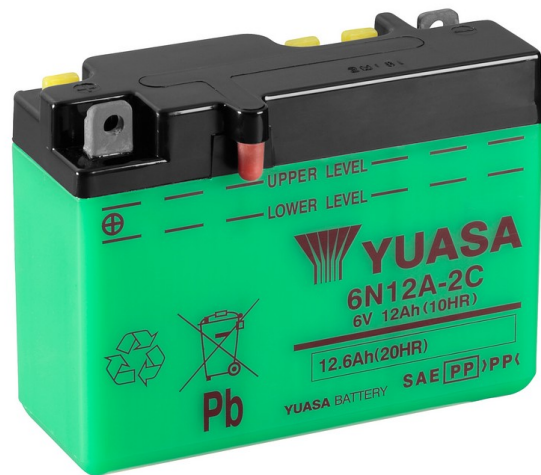

Yuasa Technical Data Sheet

Yuasa 6N12A-2C - Conventional 6 Volt Battery

Performance

Voltage	6V
Capacity (10-hour)	12Ah
Capacity (20-hour)	12.6Ah

Dimensions ($\pm 2\text{mm}$)

Length	156mm
Width	57mm
Height	116mm

Weights & Measures

Mean Weight with Acid	2kg
Acid Volume	0.5l

Technology

Technology	Cast Sb/Sb
Separator	Reinforcing fiber+Glass Fiber

Cell Assembly Layout

Terminal Type - 9

Data Sheet generated on 01/11/2021 - E&OE