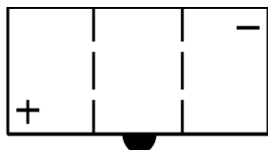

Weights & Measures

Mean Weight with Acid	2kg
Acid Volume	0.5l

Technology

Technology	Cast Sb/Sb
Separator	Reinforcing fiber+Glass Fiber

Cell Assembly Layout

Terminal Type - 9

Data Sheet generated on 01/11/2021 - E&OE