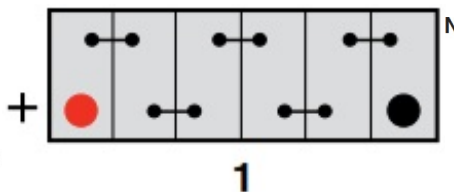

Weights & Measures

Mean Weight with Acid	4.6kg
-----------------------	-------

Container Features

Case Type	MC AGM
Cell Layout	1
Hold Down	N
End Venting	✓
Lid Type	VRLA

Technology

Technology	Ca/Ca VRLA
Separator	AGM
Recommended Charge Rate	1.4A

Terminal Type

Cell Assembly Layout

Battery Hold-down

Data Sheet generated on 10/07/2023 - E&OE