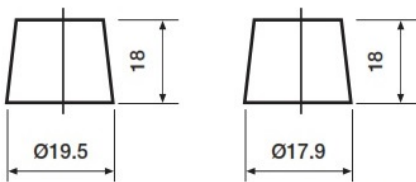

Terminal Type

T1

Standard DIN Post

Positive Terminal

Negative Terminal