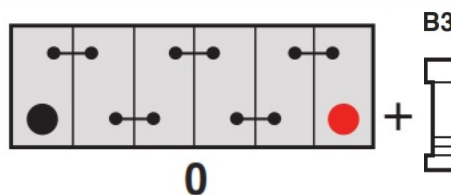

Technology

Flame Arrestor	✓
Technology	Ca/Ca
Separator	PE
VDA Roll Over Test	✓
Vibration	V1 (30Hz/3g/2hr)
Recommended Charge Rate	5A

Terminal Type

T1

Standard DIN Post

Positive Terminal

Negative Terminal

Cell Assembly Layout