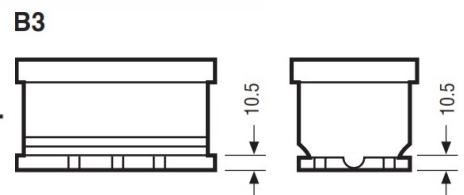

Battery Hold-down

Data Sheet generated on 04/08/2016 - E&OE