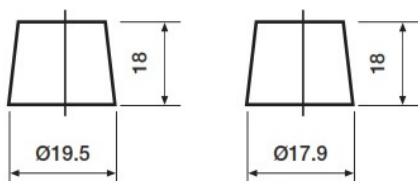

Terminal Type

T1

Standard DIN Post

Positive Terminal

Negative Terminal