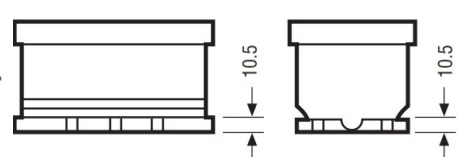

Battery Hold-down

B3

Data Sheet generated on 04/08/2016 - E&OE