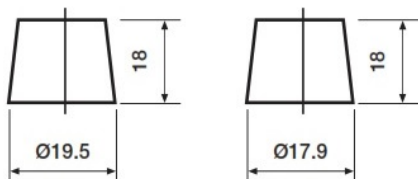

Terminal Type

T1

Standard DIN Post

Positive Terminal

Negative Terminal