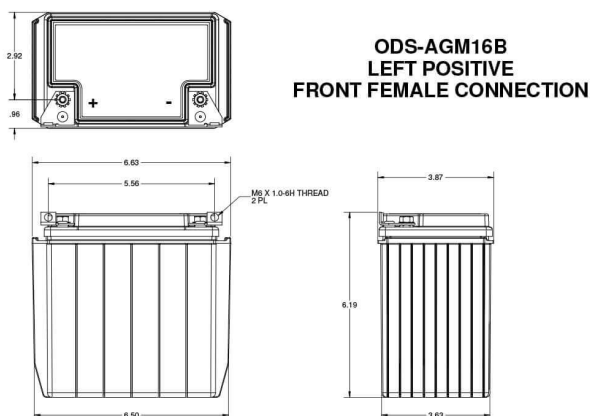

Handling and Storage

- Can be mounted or stored in any orientation except inverted
- 2-years storage life at 77°F (25°C) without needing to charge. Recharge when the OCV is <12.2V (50% SOC).
- Classified as non-spillable and approved as non-hazardous cargo for ground, sea and air transportation in accordance with the requirements of IMDG (International Maritime code for Dangerous Goods) and ICAO (International Civil Aviation Organisation)

Charging and Self-Discharge

Type of charging curve	IUU
Charger voltage at 68°F (20°C)	14.4V to 14.8V
Self-discharge per month at 68°F (20°C)	1.25%
Self-discharge per month at 104°F (40°C)	5%
80% depth of discharge cycles	400

Technical Data Sheet

ODS-AGM16B

(PC535)

Battery Type

- With brass M6 side terminals
- Absorbed Glass Mat (AGM) with Thin Plate Pure Lead (TPPL)
- Advanced dual purpose battery for engine start and deep cycle use

Power and Performance

Voltage	12V
Pulse (5 second) Hot Cranking Amps (PHCA)	535A
Cold Cranking Amps (CCA)	200A
HCA	300A
MCA	265A
20Hr Nominal Capacity (Ah)	14Ah
10Hr Nominal Capacity (Ah)	13Ah
Reserve Capacity Minutes	21 mins
Terminal	M6 Receptacle
Torque Spec in-lbs (Nm max)	40 (4.5)
Internal Resistance (mΩ)	8 mΩ
Short Circuit (A)	1000A

Dimensions and Weight

Length	6.7 in / 170 mm
Width	3.9 in / 99 mm
Height (terminals included)	6.2 in / 157 mm
Height (container)	6.2 in / 157 mm
Weight	12 lbs / 5.4 kg

Temperature

Operating temperature range	-40°F / -40°C to 113°F / +45°C
Optimum storage temperature	68°F / +20°C

Accreditations

The management systems governing the manufacture of this product are ISO 9001 and ISO 14001 certified.

*Cold Start Performance S.A.E J537 Apr 2016

EnerSys World Headquarters
2366 Bernville Road
Reading, PA 19605, USA
Tel: +1-800-964-2837

EnerSys EMEA
EH Europe GmbH
Baarerstrasse 18
6300 Zug, Switzerland

EnerSys Asia
152 Beach Road
#11-08 Gateway East
Building
Singapore 189721
Tel: +65 6416 4800

Want more info?
Scan code to access
the ODYSSEY® Battery
Literature Library