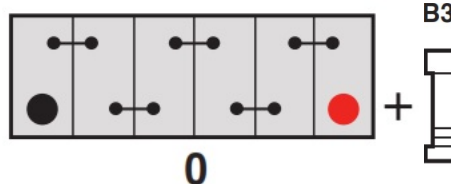

Technology

Flame Arrestor	✓
Technology	Ca/Ca
Separator	PE
VDA Roll Over Test	✓
Recommended Charge Rate	A

Terminal Type

T1

Standard DIN Post

Positive Terminal

Negative Terminal

Cell Assembly Layout