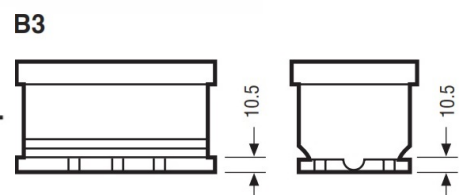

Battery Hold-down

Data Sheet generated on 09/10/2018 - E&OE