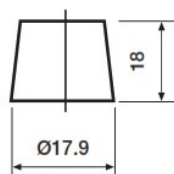

Yuasa Technical Data Sheet

Yuasa HJ-S55D23R-B - Auxilliary, Backup & Specialist Batteries

Performance

Voltage	12V
Capacity (20-hour)	57Ah
Cold Cranking Amps (EN1)	385A

Dimensions

Length	220mm
Width	171mm
Height	227mm

Weights & Measures

Mean Weight with Acid	15.1kg
-----------------------	--------

Container Features

Case Type	D23 JIS AGM
Cell Layout	1
Hold Down	N
Lid Type	Flat

Technology

Separator	AGM
Recommended Charge Rate	4A
Performance Marking	W5-C2-V2-E2

Terminal Type

T1

Standard DIN Post

Positive Terminal

Negative Terminal

Battery Hold-down

Data Sheet generated on 16/08/2021 - E&OE