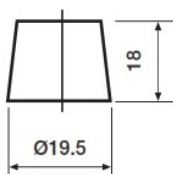

Terminal Type

T1

Standard DIN Post

Positive Terminal